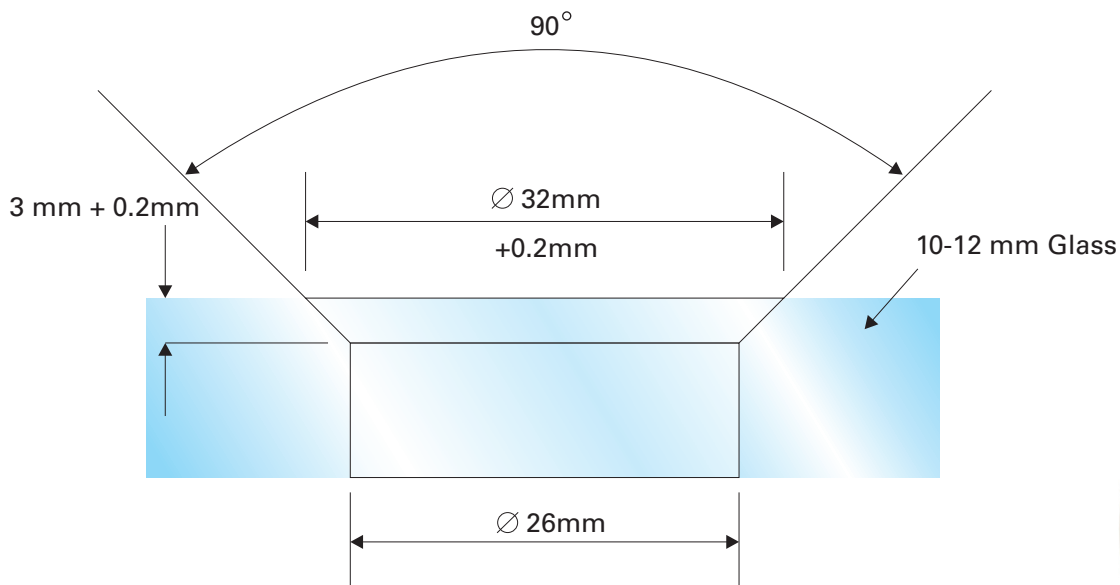

G102C

Single Point 35mm Wall Fixing Button

Machined from stainless steel and is adjustable. Available in a satin finish only. The glass requires a countersunk hole.

END VIEWS OF COMPONENTS

PLAN VIEWS OF COMPONENTS

GLASS PREPARATION DETAILS