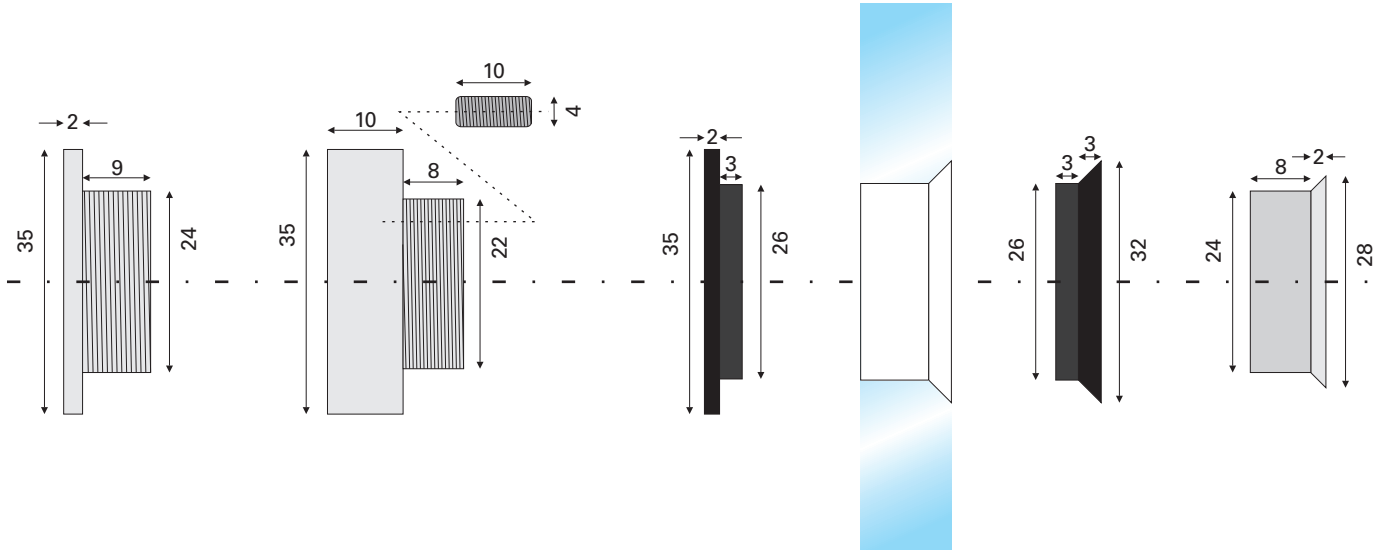

G102C

Single Point 35mm Wall Fixing Button

Machined from stainless steel and is adjustable. Available in a satin finish only. The glass requires a countersunk hole.

END VIEWS OF COMPONENTS

PLAN VIEWS OF COMPONENTS

GLASS PREPARATION DETAILS