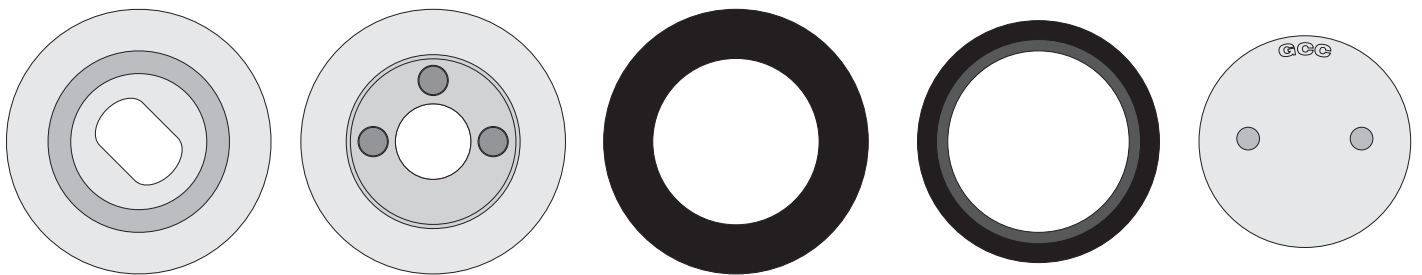

G102C

Single Point 35mm Wall Fixing Button

Machined from stainless steel and is adjustable. Available in a satin finish only. The glass requires a countersunk hole.

END VIEWS OF COMPONENTS

PLAN VIEWS OF COMPONENTS

GLASS PREPARATION DETAILS