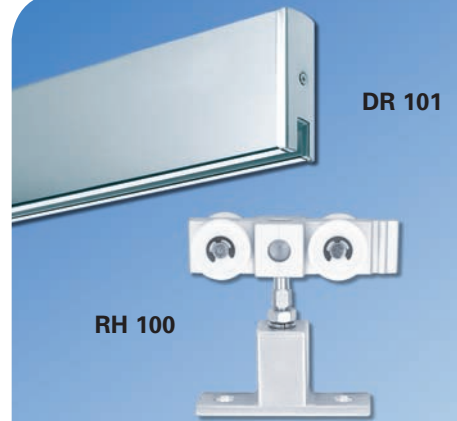

RH 68

RH 65

RH 65 & RH 68 HANGERS

RH 65 Weight Capacity 65kg per pair
RH 68 Weight Capacity 100kg per pair
2 Hangers required per door
Satin Stainless Covers

RH 73W PATCH FITTING HANGER

RH 73W Weight Capacity 100kg per pair
2 hangers required per door
Satin Stainless Covers

DR 101

RH 100

RH 100 DOOR RAIL HANGER

RH 100 Weight capacity 100kg per pair
Used in conjunction with DR 101 door rail
which is available in Satin Stainless or
Polished Chrome finishes
Rails are made to measure so call for details