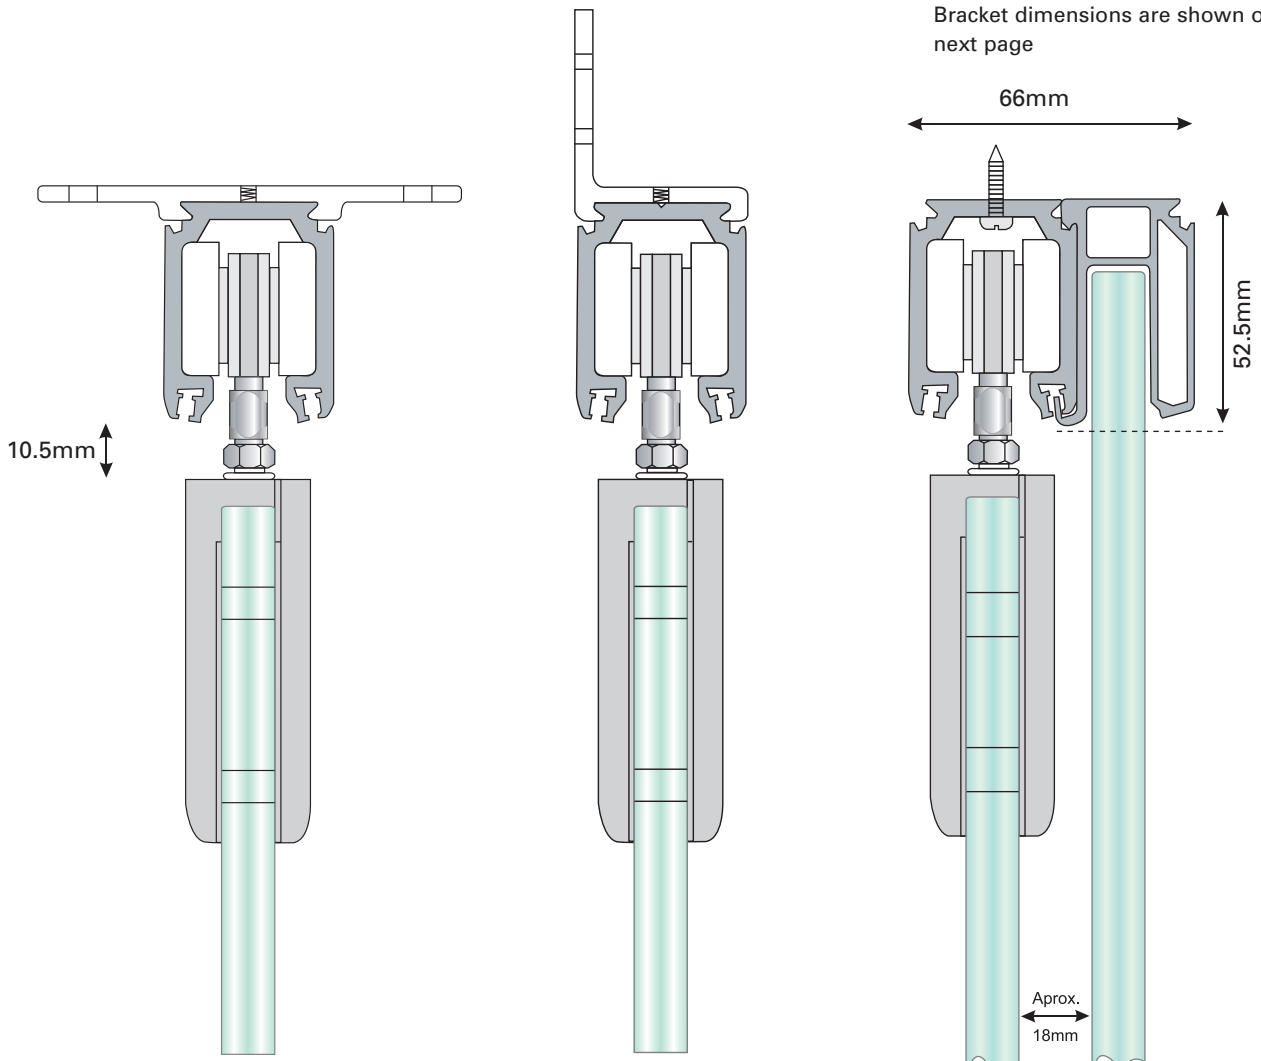

SDT 120

Maximum number of doors	1
Maximum door weight	100 kg
Maximum door width (excluding overlap)	1500 mm
Maximum opening width	1500 mm
Maximum door height	2400 mm
Glass thickness	10-12mm

The SDT glass door sliding system has a myriad of options for designers to choose from. The track can be soffit fixed, and combined with a fixed panel profile. The hangers are high quality with ball bearing nylon wheels giving a smooth near silent operation. Hangers can be fitted to either rounded or square patch fittings or to our standard door rail. Patch fittings and door guide are finished in satin stainless. Door rails are finished with either satin stainless or polished chrome covers and are made to measure.

Not to scale

Top track length: 3000mm

Ideal for: Residential and commercial glass sliding doors

Typical Layouts

Below are options for fixing the track to a structural support. In each diagram the hanger shown is a RH 68 but all hanger options can be used.

Bracket dimensions are shown on next page

Soffit Fix Bracket

Side Fix Option

Direct Fix Track
(Shown with optional fixed side panel profile)

SDT 120 TOP TRACK

Available in 1500mm or 3000mm Lengths
Silver Anodised Aluminium.

SM 15 & TM TRACK BRACKETS

5 Required for 3000mm track
3 Required for 1500mm track
Silver Anodised Aluminium

110mm

ACC 150 PELMET

Available in 1500mm or 3000mm lengths.
Long enough to cover the RH73W Patch fittings.
Silver Anodised Aluminium