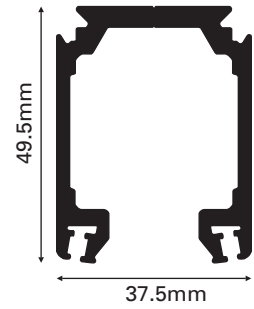

SDT 120

Maximum number of doors	1
Maximum door weight	100 kg
Maximum door width (excluding overlap)	1500 mm
Maximum opening width	1500 mm
Maximum door height	2400 mm
Glass thickness	10-12mm

The SDT glass door sliding system has a myriad of options for designers to choose from. The track can be soffit fixed, and combined with a fixed panel profile. The hangers are high quality with ball bearing nylon wheels giving a smooth near silent operation. Hangers can be fitted to either rounded or square patch fittings or to our standard door rail. Patch fittings and door guide are finished in satin stainless. Door rails are finished with either satin stainless or polished chrome covers and are made to measure.

Not to scale

Top track length: 3000mm

Ideal for: Residential and commercial glass sliding doors

Typical Layouts

Below are options for fixing the track to a structural support. In each diagram the hanger shown is a RH 68 but all hanger options can be used.

Bracket dimensions are shown on next page

Soffit Fix Bracket

Side Fix Option

Direct Fix Track
(Shown with optional fixed side panel profile)

SDT 120 TOP TRACK

Available in 1500mm or 3000mm Lengths
Silver Anodised Aluminium.