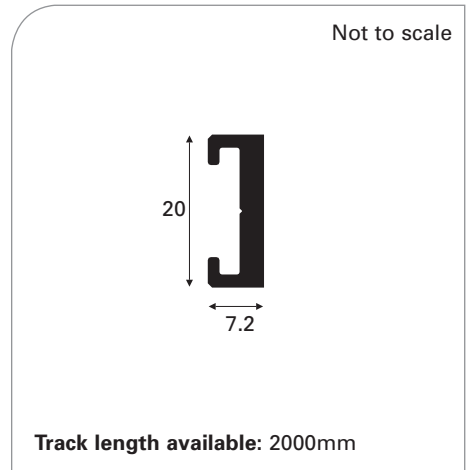

Linear

Maximum panel door weight	15 kg
Maximum panel door width	1000 mm
Maximum panel door height	1500 mm
Recommended panel door thickness	16-24 mm

Linear is ideal for wall mounted display boards. With unobtrusive silver anodised rails and polyethylene slides, Linear provides a very smooth quiet operation. Rails are available in 2000mm lengths and you need two rails (1 top and 1 bottom) together with 4 Slides (2 top and bottom). Can also be used on small cabinet doors with tracks mounted above and below on the door centreline. The slides require M4 Fixings (by others). All components sold separately.

Ideal for: Noticeboards, display panels and screens